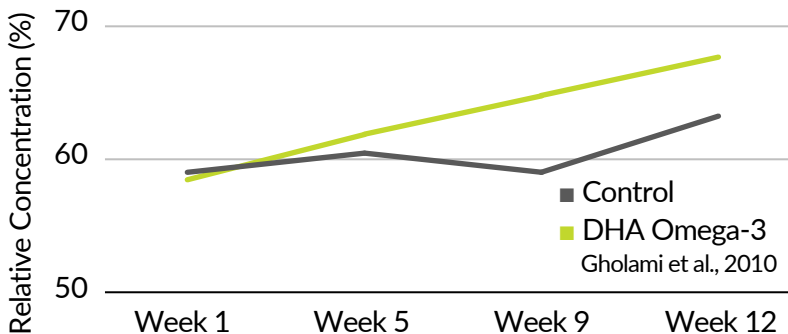

Omega-3 fatty acids are incorporated into sperm cell membranes, supporting motility, membrane integrity, and overall semen quality in breeding bulls.

Higher sperm motility

Improved semen quality

Supports breeding soundness

STRATA REPRO PELLET

WITH EPA/DHA OMEGA-3s

Proven Omega-3 science delivered in a form that works.

Scan for product details and feeding guidance

VIRTUS NUTRITION™

The Fatty Acid People.