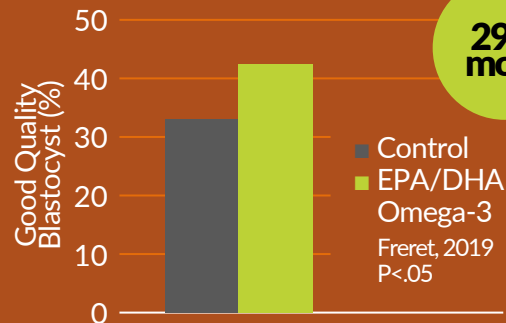

EMBRYO DEVELOPMENT RATES

29% more

Bull Fertility & Semen Quality

IMPROVED PROGRESSIVE MOTILITY