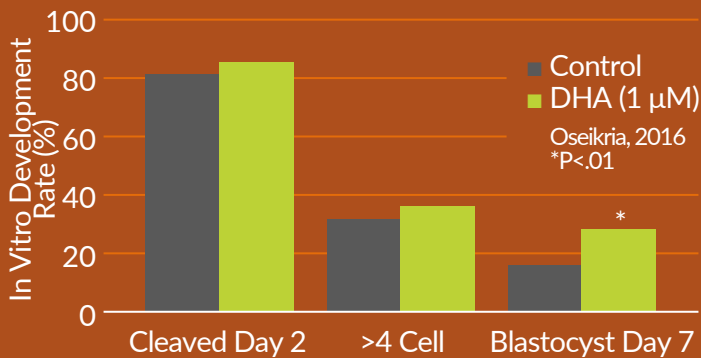

EMBRYO DEVELOPMENT RATES

29% more

Bull Fertility & Semen Quality

IMPROVED PROGRESSIVE MOTILITY