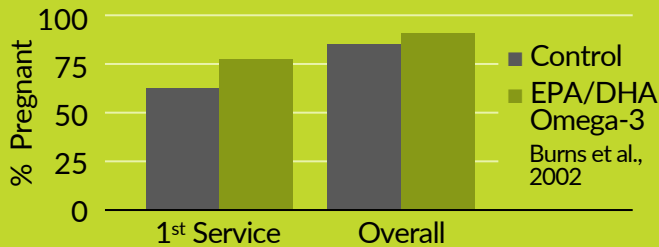

Female Fertility & Pregnancy Support

HIGHER CONCEPTION RATE

Omega-3 supplementation supports embryo development & helps reduce early pregnancy loss, resulting in more confirmed pregnancies and fewer open cows.

Improved early embryo development

Fewer pregnancy losses

IVF & Embryo Development

Feed to both donor females and recipient cows to support reproductive performance throughout the IVF and ET process.